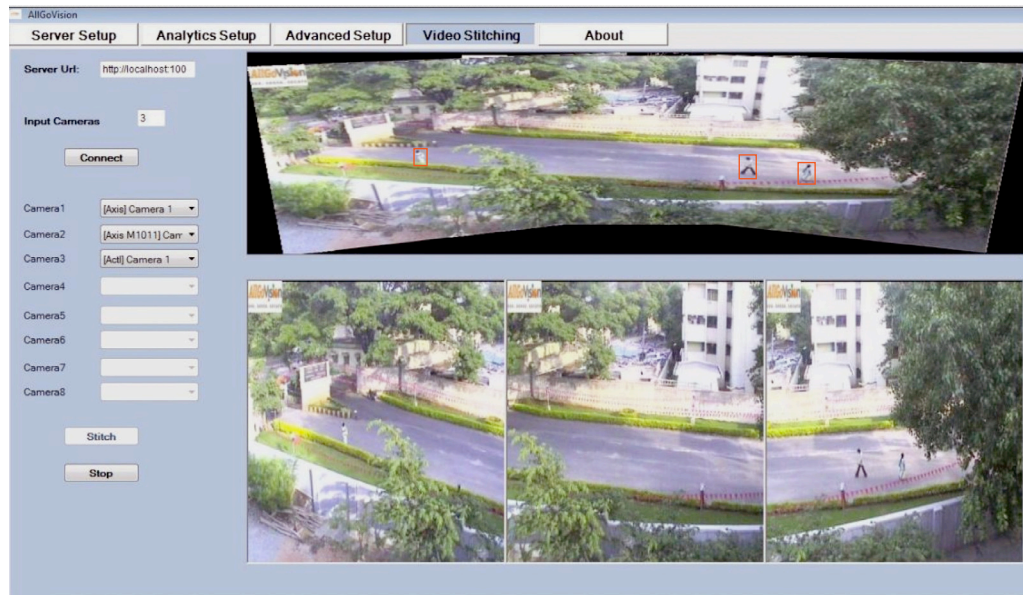

Video Stitching

Highlights

- Real time Video stitching
- View up to 8 cameras stitched
- Overlapped or underlapped views
- Object motion supported with stitched view
- Simple GUI
- Indigenous IP
- Integrated with Milestone

Applications

- Critical infrastructure surveillance
 - > Airports > Railways > Ports
 - > Oil & Gas > Power > Highways
- Border Security and Coastal security
- Building surveillance
- Retail surveillance